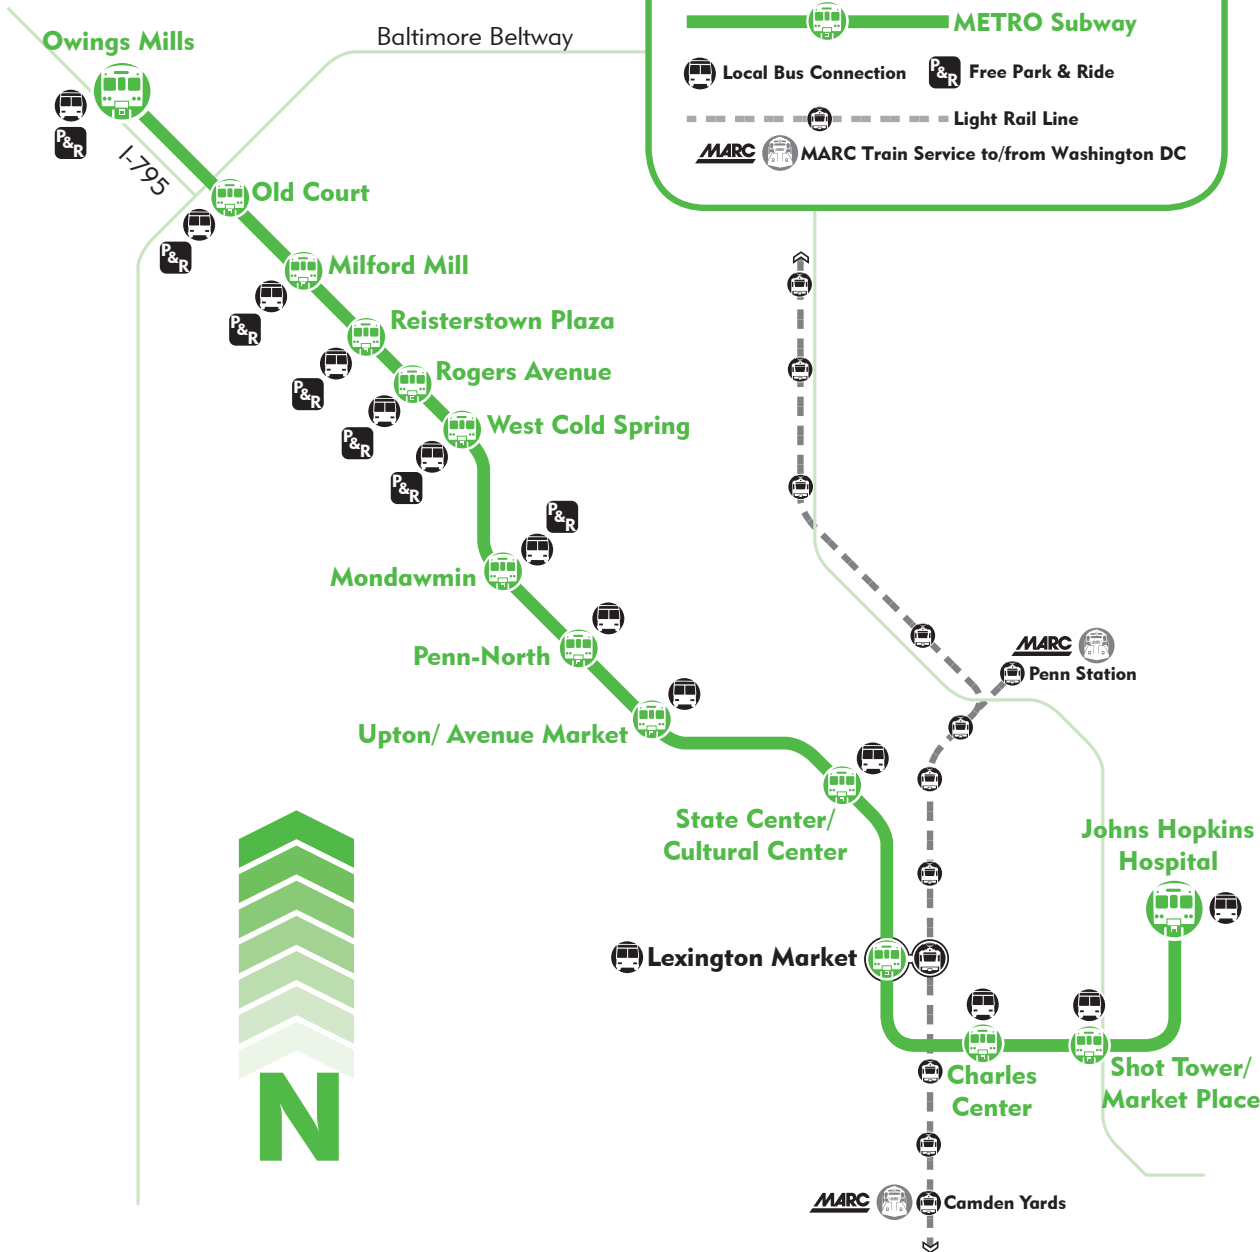

METRO Subway

LEGEND:

- METRO Subway
- Local Bus Connection
- Free Park & Ride
- Light Rail Line
- MARC Train Service to/from Washington DC

METRO Station	Parking Information and Connecting Buses:
Owings Mills	3500 Spaces, enter from I-795, Painters Mill 56 59 M17
Old Court	625 Spaces, enter from Old Court Rd. 77 M2
Milford Mill	1300 Spaces, enter from Milford Mill Rd. 54
Reisterstown Plaza	700 Spaces, enter from Wabash Ave. 27 58 59 60
Rogers Avenue	900 Spaces, enter from Wabash Ave. 27 33 44 51 67 91 M6
West Cold Spring	300 Spaces, enter from Wabash Ave. 33 51 97
Mondawmin	175 designated spaces at Mondawmin Mall 1 5 7 16 21 22 51 54 97 M1 M2
Penn-North	7 13 21 54 91
Upton/Avenue Market	7
State Center/Cultural Center	19 19x 21 27 91 410
Lexington Market	5 5x 15 19 19x 23 27
Charles Center	1 3 3x 5 5x 6 7 8 8x 10 10x 11 20 23 35 36 40 61 64 64x 91 120 150 160 310 320 411 420
Shot Tower/Market Place	20 23 40
Johns Hopkins Hospital	5 5x 6 13 15x 35 104 120 310 320 411 420