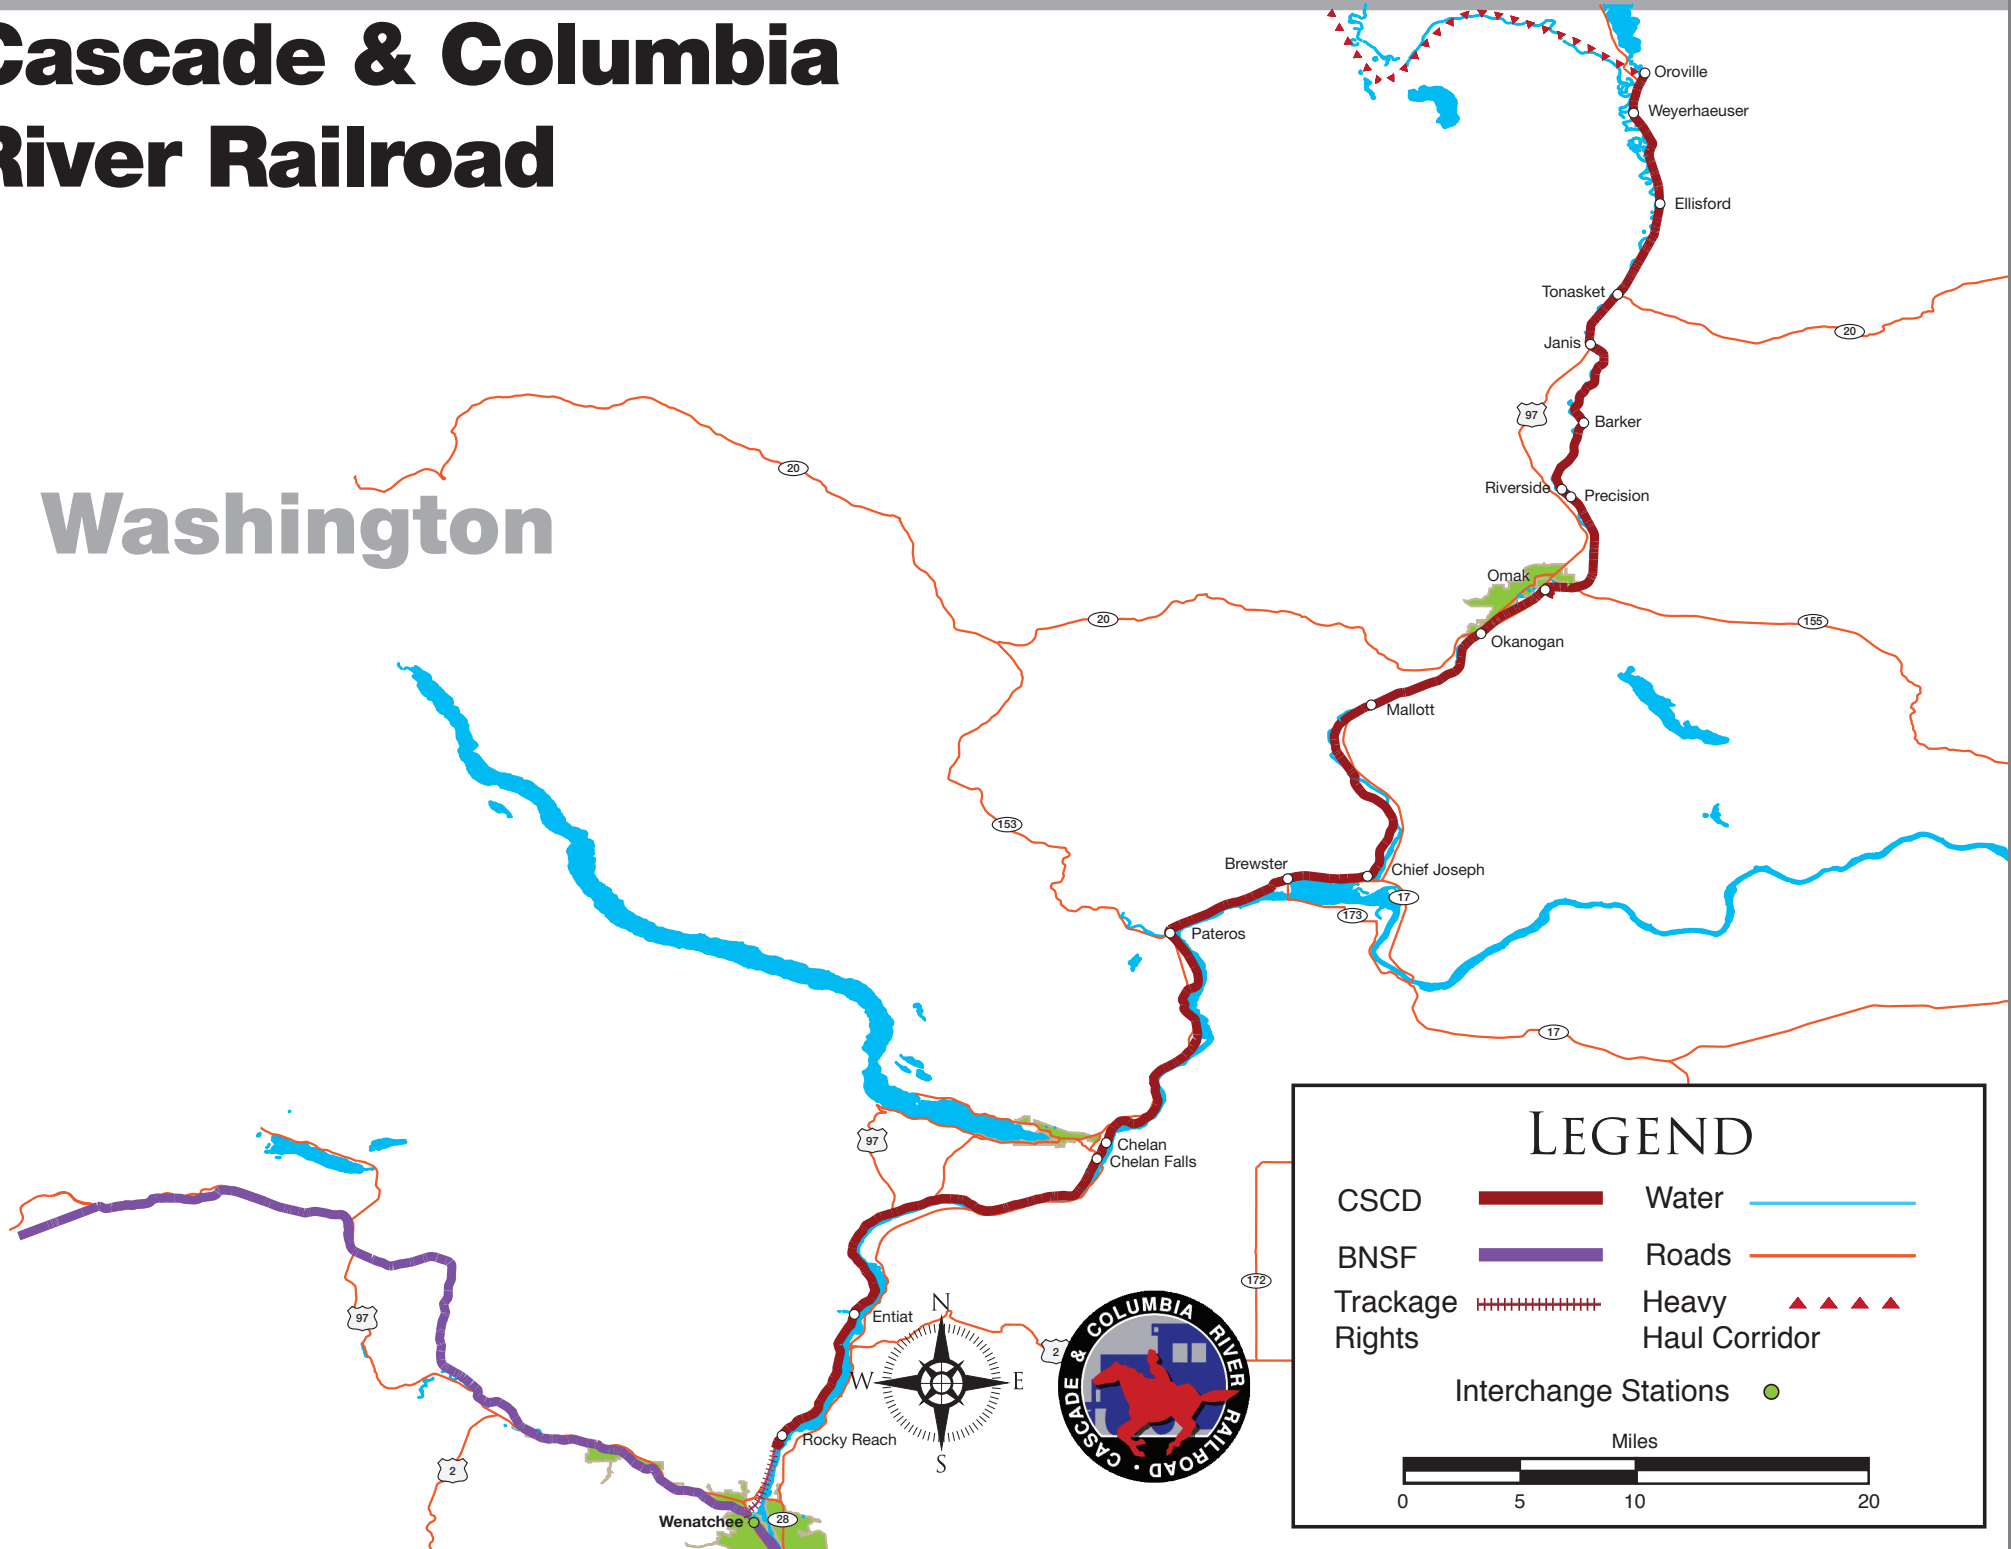

Cascade & Columbia River Railroad

Washington

LEGEND

- | | | | |
|----------------------|--|---------------------|--|
| CSCD | | Water | |
| BNSF | | Roads | |
| Trackage Rights | | Heavy Haul Corridor | |
| Interchange Stations | | | |